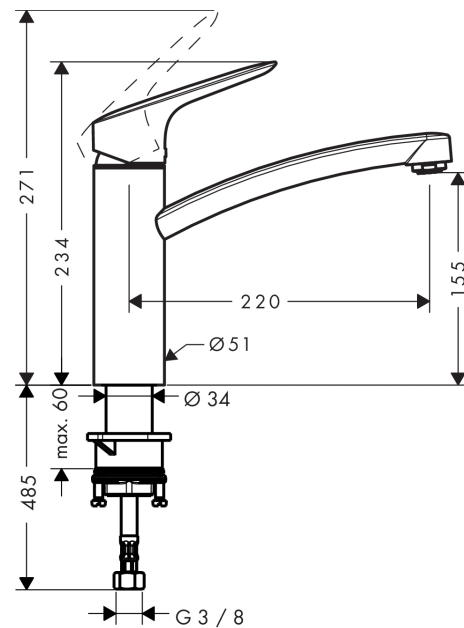

Logis

Single lever kitchen mixer 160

Surfaces: **chrome** Article Number: **71832000**

Description

product features

- ComfortZone 160
- swivel range 360°
- normal spray
- connection dimension: DN15
- flow rate 12 l/min
- ceramic cartridge
- connection type: G 3/8 connections
- suitable for continuous flow water heaters

Technology

Product image

Scale drawing

Flowchart