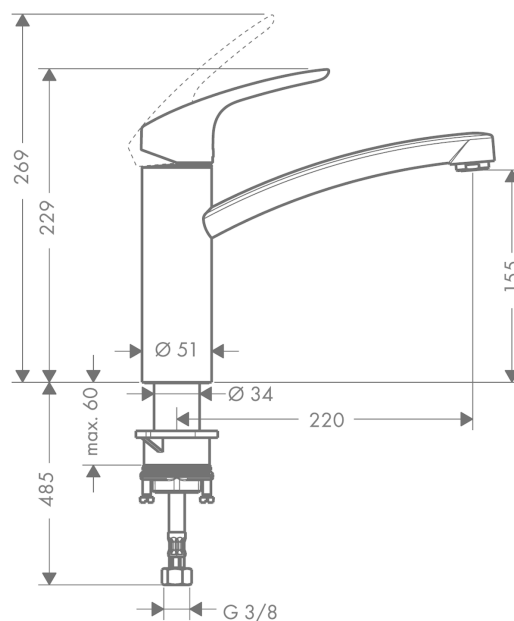

Focus

Single lever kitchen mixer 160

Surfaces: **chrome** Article Number: **31806000**

Description

product features

- ComfortZone 160
- swivel range 360°
- normal spray
- connection dimension: DN15
- flow rate 12 l/min
- ceramic cartridge
- connection type: G 3/8 connections
- suitable for continuous flow water heaters

Technology

Product image

Scale drawing

Flowchart