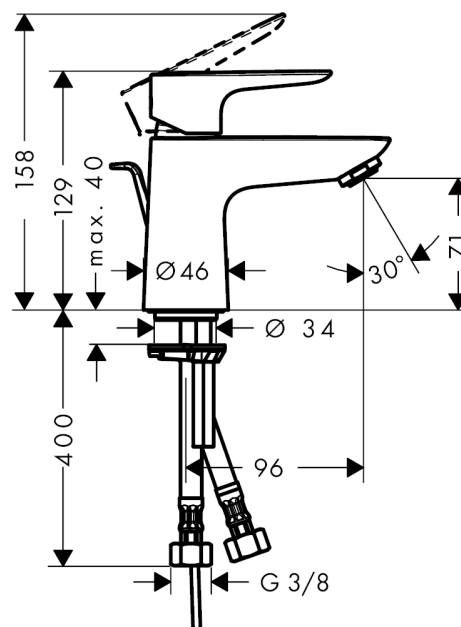

Talis E

Single lever basin mixer 80 with pop-up waste set

Surfaces: **chrome** Article Number: **71700000**

Description

product features

- ComfortZone 80
- projection 96 mm
- normal spray
- flow rate: 5 l/min
- ceramic cartridge
- temperature limitation adjustable
- pop-up waste set G 1¼
- suitable for continuous flow water heaters
- connection dimension: DN15

Technology

Product image

Scale drawing

Flowchart