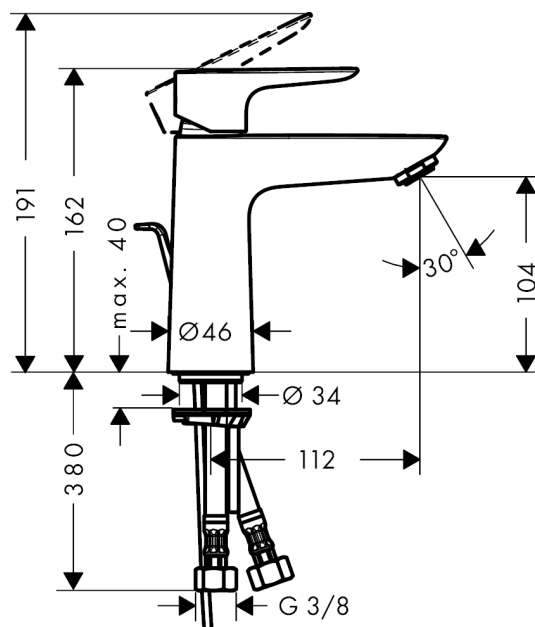

Talis E

Single lever basin mixer 110 with pop-up waste set

Surfaces: **chrome** Article Number: **71710000**

Description

product features

- ComfortZone 110
- projection 112 mm
- normal spray
- flow rate: 5 l/min
- ceramic cartridge
- temperature limitation adjustable
- pop-up waste set G 1¼
- suitable for continuous flow water heaters
- connection dimension: DN15

Technology

Product image

Scale drawing

Flowchart