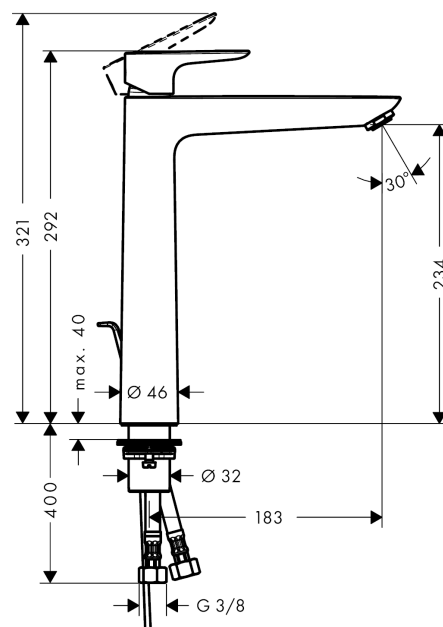

Talis E

Single lever basin mixer 240 with pop-up waste set

Surfaces: **chrome** Article Number: **71716000**

Description

product features

- ComfortZone 240
- projection 183 mm
- normal spray
- flow rate: 5 l/min
- ceramic cartridge
- temperature limitation adjustable
- pop-up waste set G 1¼
- suitable for continuous flow water heaters
- connection dimension: DN15

Technology

Product image

Scale drawing

Flowchart