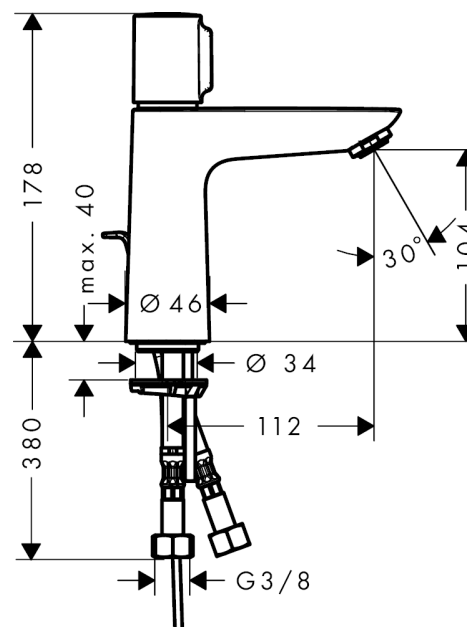

## Talis Select E

Single lever basin mixer 110 with pop-up waste set

Surfaces: **chrome** Article Number: **71750000**

#### product features

- ComfortZone 110
- projection 112 mm
- normal spray
- flow rate: 5 l/min
- Select Cartridge with temperature control
- temperature limitation adjustable
- pop-up waste set G 1¼
- suitable for continuous flow water heaters
- connection dimension: DN15

### Scale drawing