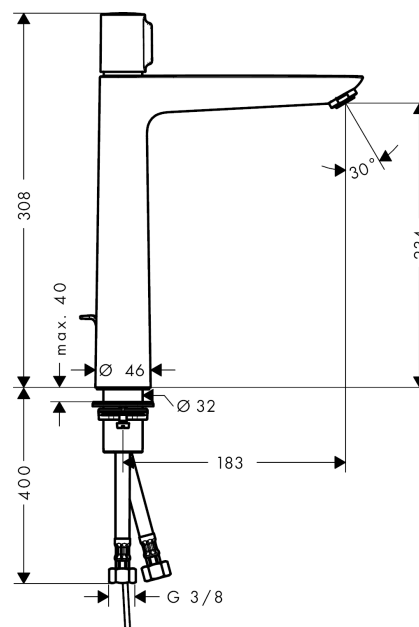

Talis Select E

Single lever basin mixer 240 with pop-up waste set

Surfaces: **chrome** Article Number: **71752000**

Description

product features

- ComfortZone 240
- projection 183 mm
- normal spray
- flow rate: 5 l/min
- Select Cartridge with temperature control
- temperature limitation adjustable
- pop-up waste set G 1¼
- suitable for continuous flow water heaters
- connection dimension: DN15

Technology

Product image

Scale drawing

Flowchart