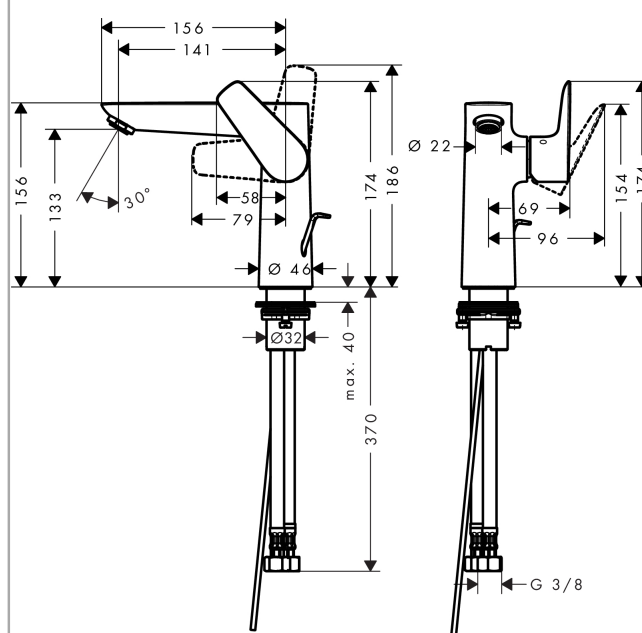

Talis E

Single lever basin mixer 150 with pop-up waste set

Surfaces: **chrome** Article Number: **71754000**

Description

product features

- ComfortZone 150
- projection 141 mm
- normal spray
- flow rate: 5 l/min
- ceramic cartridge
- temperature limitation adjustable
- pop-up waste set G 1¼
- suitable for continuous flow water heaters
- connection dimension: DN15

Technology

Product image

Scale drawing

Flowchart