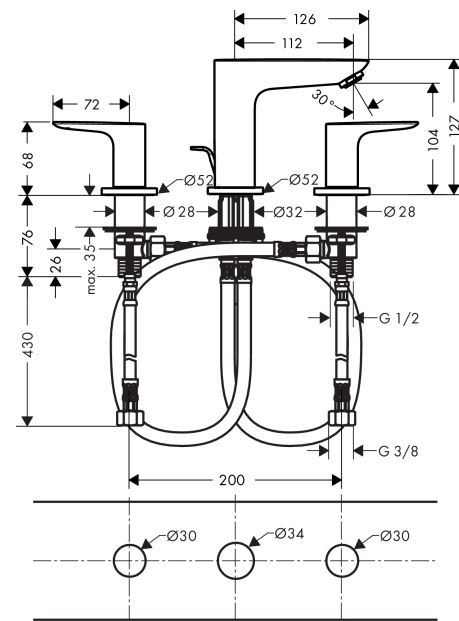

Talis E

3-hole basin mixer with pop-up waste set

Surfaces: **chrome** Article Number: **71733000**

Description

product features

- ComfortZone 150
- projection 112 mm
- flow rate: 5 l/min
- ceramic valves hot/ cold 90°
- scope of supply: basic and finish set
- pop-up waste set G 1¼
- suitable for continuous flow water heaters
- connection dimension: DN15

Technology

Product image

Scale drawing

Flowchart