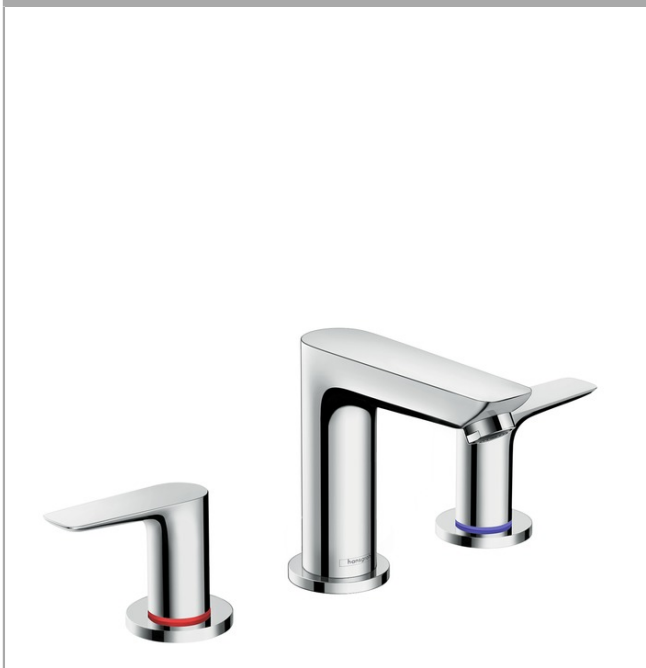

Talis E

3-hole basin mixer with pop-up waste set

Surfaces: **chrome** Article Number: **71733000**

Description

product features

- ComfortZone 150
- projection 112 mm
- flow rate: 5 l/min
- ceramic valves hot/ cold 90°
- scope of supply: basic and finish set
- pop-up waste set G 1¼
- suitable for continuous flow water heaters
- connection dimension: DN15

Technology

Product image

Scale drawing

Flowchart