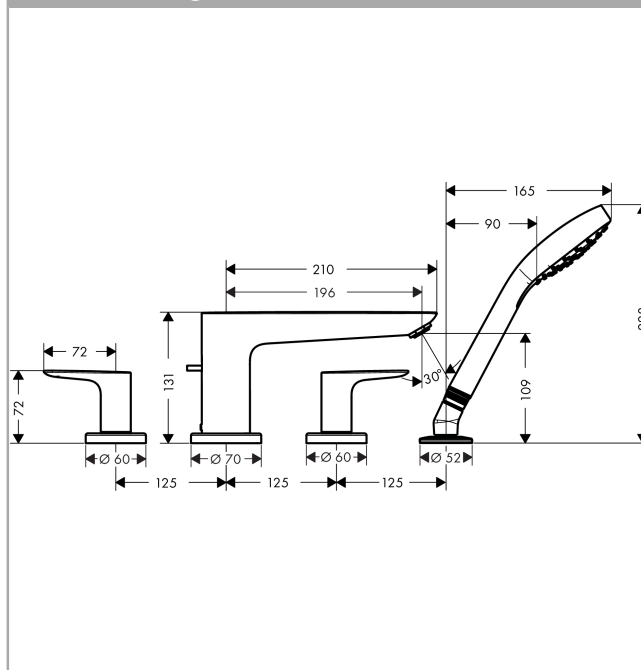

Talis E

4-hole rim mounted bath mixer

Surfaces: **chrome** Article Number: **71748000**

Description

product features

- projection 196 mm
- flow rate: 22 l/min
- non-return valve
- integrated shower support
- connection dimension: DN15
- scope of supply: bath spout with diverter, handles

consists of

- Croma Select E 1jet hand shower (#26814XXX)

Mandatory Accessoires

- Basic set for 4-hole rim mounted bath mixer (#13244XXX)

Technology

Product image

Scale drawing

Flowchart