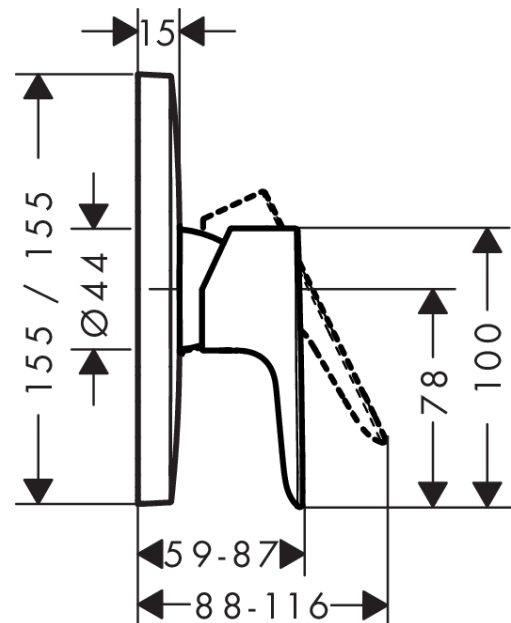

Talis E

Single lever shower mixer for concealed installation

Surfaces: **chrome** Article Number: **71765000**

Description

product features

- connection type: basic set
- ceramic cartridge
- temperature limitation adjustable
- scope of supply: escutcheon, handle, sleeve, mixing unit

Mandatory Accessoires

- Basic set iBox universal (#01800XXX)
- iBox universal Basic with pre-mounted angle connection G1/2 (#01810XXX)

Product image

Scale drawing

Flowchart