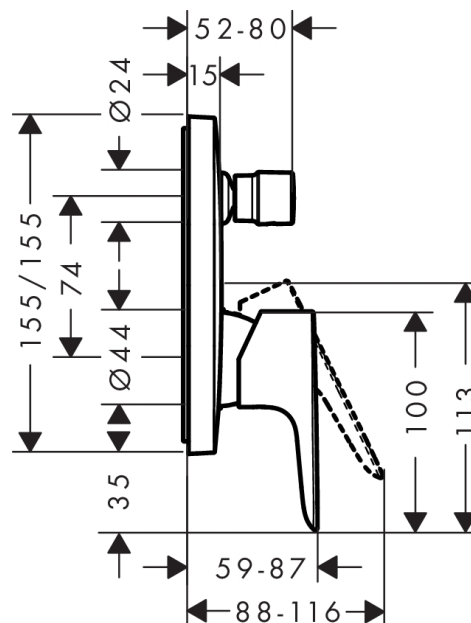

Talis E
Single lever bath mixer for concealed installation
 Surfaces: **chrome** Article Number: **71745000**

Description

product features

- connection type: basic set
- ceramic cartridge
- temperature limitation adjustable
- with automatic resetting
- scope of supply: handle, sleeve, escutcheon, diverter, mixing unit

Mandatory Accessoires

- Basic set iBox universal (#01800XXX)
- iBox universal Basic with pre-mounted angle connection G1/2 (#01810XXX)

Product image

Scale drawing

Flowchart