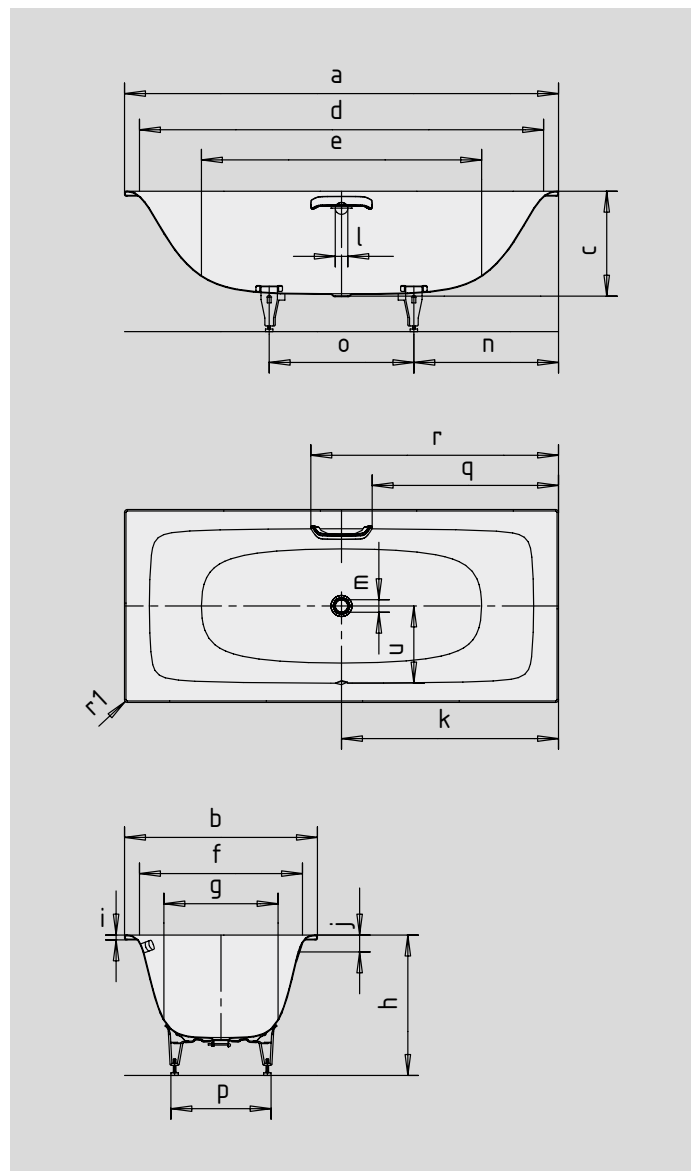

SILENIO

- flowing form integrates harmoniously in your bathroom
- its ergonomically fluid interior is designed for relaxed bathing
- versatile for any installation situation
- also available with grip on one side
- bathing à deux: two identical backrests and central waste
- made of KALDEWEI steel enamel
- designed by Anke Salomon

Similar illustrations

GRIP DISCREET OPULENCE

Model No.		674	676	678
External length	a	1700	1800	1900 mm
External width	b	750	800	900 mm
Depth	c	410	435	435 mm
Internal length (top)	d	1576	1676	1776 mm
Internal length (bottom)	e	1112	1162	1262 mm
Internal width (top)	f	626	676	776 mm
Internal width (bottom)	g	423	473	537 mm
Height of bath	h	544-583	570-605	565-602 mm
Height of rim	i	20	20	20 mm
Distance top edge to centre of overflow hole	j	70	70	70 mm
Distance bath edge to centre of drain hole	k	850	900	950 mm
Diameter of overflow hole	l	52	52	52 mm
Diameter of drain hole	m	52	52	52 mm
Distance foot end of bath edge to centre of foot	n	566	595	591 mm
Distance between the feet	o	568	610	718 mm
Max. width of feet	p	340	360	430 mm
Distance bath edge to where grip/handle starts	q	722	772	822 mm
Distance bath edge to where grip/handle ends	r	978	1028	1078 mm
Radius	r ₁	12	12	12 mm
Distance between centre holes	u	293	320	362 mm
Water volume** in litres		96	140	188
Weight of the enamelled bath in kg		48	54	61
Full anti-slip		780 x 252	828 x 300	924 x 348 mm

Subject to technical alterations, tolerances and errors. Similar illustrations.
 ** 70 litres displacement on average.