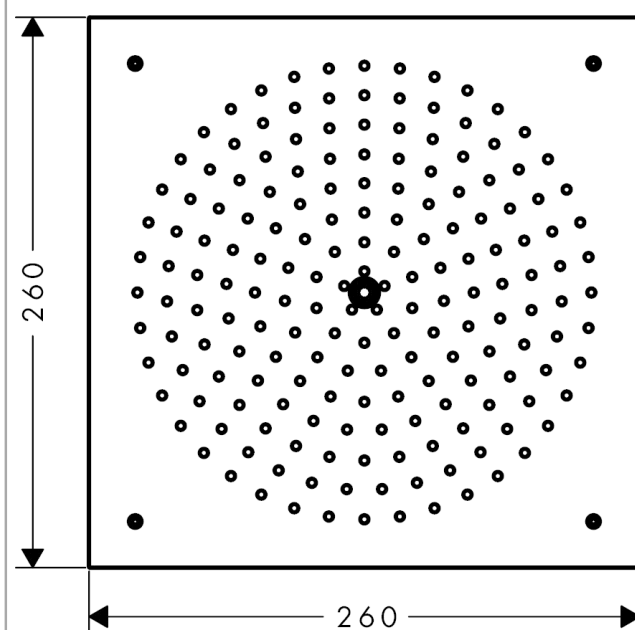

Raindance

Raindance 260 x 260 mm Air 1jet overhead shower

Surfaces: **chrome** Article Number: **26472000**

Description

product features

- shower head size: 240 mm
- spray type: RainAir
- flow rate RainAir spray (at 0.3 MPa): 17 l/min
- fully chrome-plated spray disc
- material spray disc: metal
- spray disc removeable for cleaning
- installation type: flush with the ceiling
- connection thread G ½
- connection dimension: DN15

Mandatory Accessoires

- Basic set for Raindance 260 x 260 mm Air 1jet overhead shower (#26471XXX)

Optional Accessoires

- ShowerSelect thermostatic mixer for concealed installation for 2 functions (#15763XXX)

Technology

Product image

Scale drawing

Raindance

Raindance 260 x 260 mm Air 1jet overhead shower

Surfaces: **chrome** Article Number: **26472000**

Flowchart

The consumption was measured in combination with the appropriate fittings (thermostat/mixer/in-wall valve) to reflect actual application in practice.