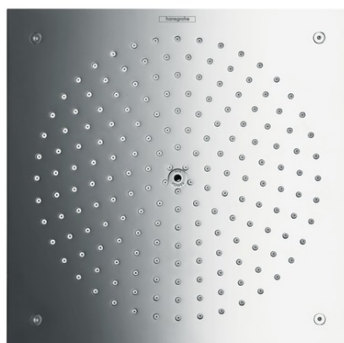

Raindance

Raindance 260 x 260 mm Air 1jet overhead shower

Surfaces: **chrome** Article Number: **26472000**

Description

product features

- shower head size: 240 mm
- spray type: RainAir
- flow rate RainAir spray (at 0.3 MPa): 17 l/min
- fully chrome-plated spray disc
- material spray disc: metal
- spray disc removeable for cleaning
- installation type: flush with the ceiling
- connection thread G ½
- connection dimension: DN15

Mandatory Accessoires

- Basic set for Raindance 260 x 260 mm Air 1jet overhead shower (#26471XXX)

Optional Accessoires

- ShowerSelect thermostatic mixer for concealed installation for 2 functions (#15763XXX)

Technology

Product image

Scale drawing

Raindance

Raindance 260 x 260 mm Air 1jet overhead shower

Surfaces: **chrome** Article Number: **26472000**

Flowchart

The consumption was measured in combination with the appropriate fittings (thermostat/mixer/in-wall valve) to reflect actual application in practice.