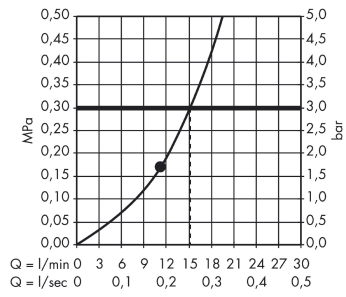

Raindance

Raindance 260 x 260 mm Air 1jet overhead shower

Surfaces: **chrome** Article Number: **26472000**

Description

product features

- shower head size: 240 mm
- spray type: RainAir
- flow rate RainAir spray (at 0.3 MPa): 17 l/min
- fully chrome-plated spray disc
- material spray disc: metal
- spray disc removeable for cleaning
- installation type: flush with the ceiling
- connection thread G ½
- connection dimension: DN15

Technology

Product image

Scale drawing

Raindance

Raindance 260 x 260 mm Air 1jet overhead shower

Surfaces: **chrome** Article Number: **26472000**

Flowchart

The consumption was measured in combination with the appropriate fittings (thermostat/mixer/in-wall valve) to reflect actual application in practice.