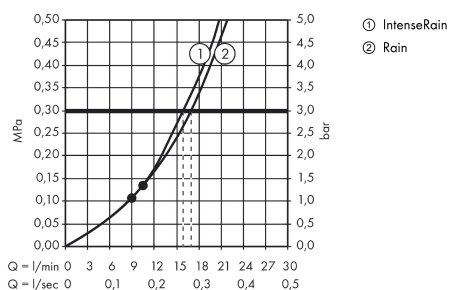

Croma Select E
Croma Select E 180 2jet overhead shower
 Surfaces: **chrome** Article Number: **26524000**

Description

product features

- shower head size: 180 mm x 180 mm
- spray type: Rain, IntenseRain
- flow rate Rain spray (at 0.3 MPa): 17 l/min
- flow rate IntenseRain spray (at 0.3 MPa): 17 l/min
- spray type alternation: Select button on overhead shower
- spray disc surface in two variants: chrome or white
- material spray disc: plastic
- connection thread G 1/2
- connection dimension: DN15

Optional Accessoires

- Shower arm E 389 mm (#27446XXX)
- Ceiling connector E 100 mm (#27467XXX)

Technology

Design awards

Product image

Scale drawing

Flowchart

The consumption was measured in combination with the appropriate fittings (thermostat/mixer/in-wall valve) to reflect actual application in practice.