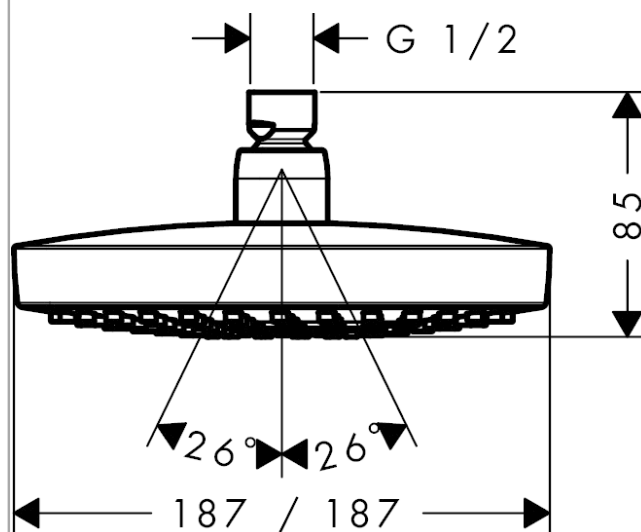

Croma Select E
Croma Select E 180 2jet overhead shower
 Surfaces: **chrome** Article Number: **26524000**

Description

product features

- shower head size: 180 mm x 180 mm
- spray type: Rain, IntenseRain
- flow rate Rain spray (at 0.3 MPa): 17 l/min
- flow rate IntenseRain spray (at 0.3 MPa): 17 l/min
- spray type alternation: Select button on overhead shower
- spray disc surface in two variants: chrome or white
- material spray disc: plastic
- connection thread G 1/2
- connection dimension: DN15

Optional Accessoires

- Shower arm E 389 mm (#27446XXX)
- Ceiling connector E 100 mm (#27467XXX)

Technology

Design awards

Product image

Scale drawing

Flowchart

The consumption was measured in combination with the appropriate fittings (thermostat/mixer/in-wall valve) to reflect actual application in practice.