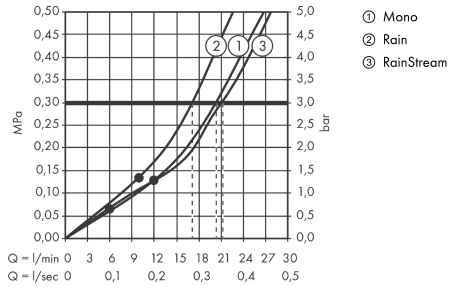

Rainmaker Select

Rainmaker Select 460 3jet overhead shower with shower arm 450 mm

Surfaces: **white/chrome** Article Number: **24007400**

Flowchart

The consumption was measured in combination with the appropriate fittings (thermostat/mixer/in-wall valve) to reflect actual application in practice.