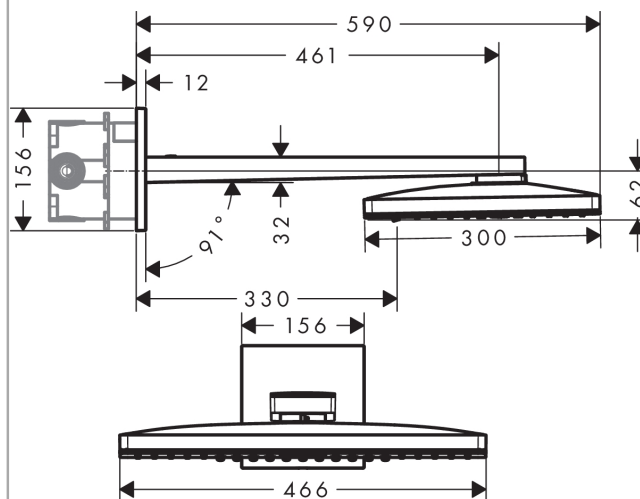

Rainmaker Select

Rainmaker Select 460 3jet overhead shower with shower arm 450 mm

Surfaces: **white/chrome** Article Number: **24007400**

Description

product features

- shower head size: 460 x 300 mm
- shower arm length: 460 mm
- spray type: Rain, RainStream, Mono
- flow rate Rain spray (at 0.3 MPa): 20 l/min
- flow rate RainStream spray (at 0.3 MPa): 18 l/min
- flow rate Mono spray (at 0.3 MPa): 15 l/min
- easy cleanable, white spray disc
- material spray disc: Safety Glass
- spray disc removeable for cleaning
- overhead shower for cleaning removable
- installation type: wall mounted - for installation on iBox
- connection thread G 1/2
- connection dimension: DN15

Technology

Design awards

Product image

Scale drawing

Rainmaker Select

Rainmaker Select 460 3jet overhead shower with shower arm 450 mm

Surfaces: **white/chrome** Article Number: **24007400**

Flowchart

The consumption was measured in combination with the appropriate fittings (thermostat/mixer/in-wall valve) to reflect actual application in practice.

Rainmaker Select

Rainmaker Select 460 3jet overhead shower with shower arm 450 mm