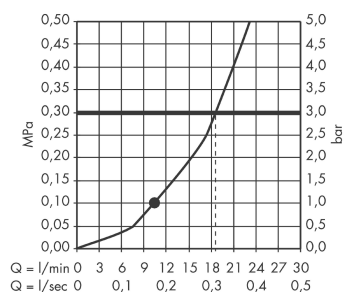

Flowchart

The consumption was measured in combination with the appropriate fittings (thermostat/mixer/in-wall valve) to reflect actual application in practice.