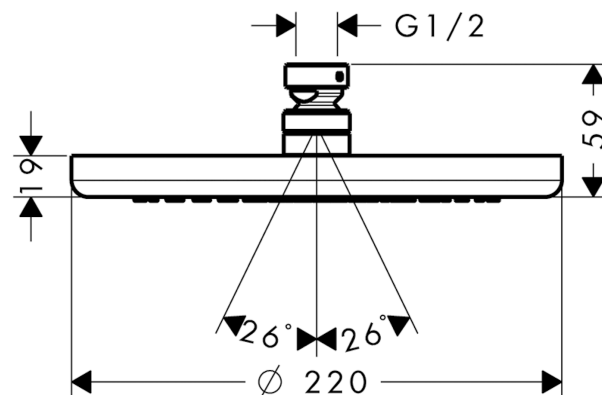

Scale drawing