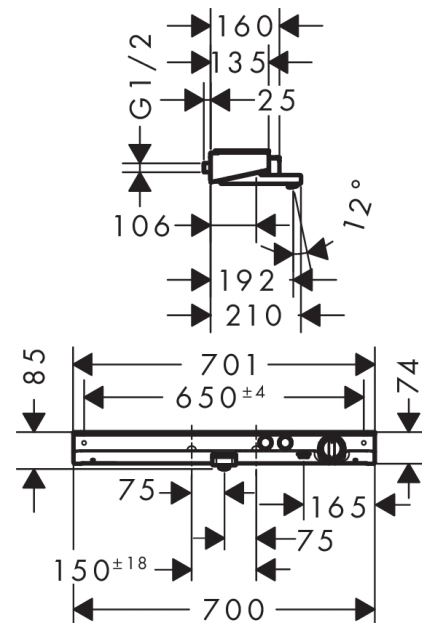

ShowerTablet Select

ShowerTablet Select 700 thermostatic bath mixer for exposed installation

Surfaces: **chrome** Article Number: **13183000**

Description

product features

- 2 outlets
- simultaneous utilization by 2 outlets
- Select valve, thermostat cartridge
- safety lock at 40° C
- temperature limitation adjustable
- flow rate hand shower connection at 3 bar: 30 l/min
- flow rate bath filler (at 3 bar): 20 l/min
- shelf made of safety glass
- shelf finish: chrome or white
- with isolated water conduction
- non-return valve
- with silencer
- dirt filter included
- centre distance: 150 mm
- connection dimension: DN15
- connection type: G ½

Technology

Design awards

Product image

Scale drawing

ShowerTablet Select

ShowerTablet Select 700 thermostatic bath mixer for exposed installation

Surfaces: **chrome** Article Number: **13183000**

Flowchart