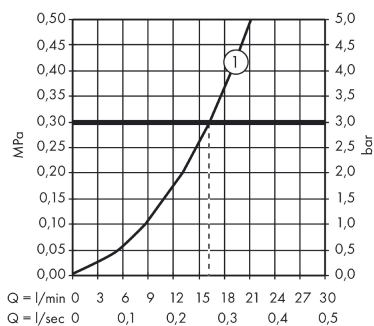

Ecostat

Ecostat Universal thermostatic shower mixer for exposed installation

Surfaces: **chrome** Article Number: **13122000**

Description

product features

- 1 outlet
- thermostat cartridge, ceramic valve 180°
- safety lock at 40° C
- temperature limitation adjustable
- flow rate hand shower connection at 3 bar: 30 l/min
- operating pressure: min. 1 bar / max. 10 bar
- Ecostop button limits the water consumption to 10 l/min
- non-return valve
- with silencer
- centre distance: 150 mm ± 12 mm
- connection dimension: DN15

Technology

Product image

Scale drawing

Flowchart

Shower outlet with 1B-resistance