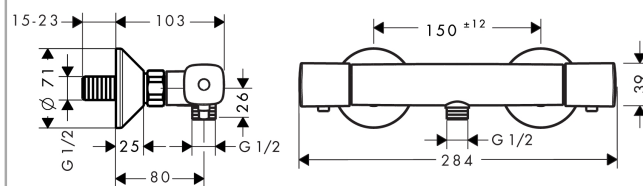

Ecostat

Ecostat Universal thermostatic shower mixer for exposed installation

Surfaces: **chrome** Article Number: **13122000**

Description

product features

- 1 outlet
- thermostat cartridge, ceramic valve 180°
- safety lock at 40° C
- temperature limitation adjustable
- flow rate hand shower connection at 3 bar: 30 l/min
- operating pressure: min. 1 bar / max. 10 bar
- Ecostop button limits the water consumption to 10 l/min
- non-return valve
- with silencer
- centre distance: 150 mm ± 12 mm
- connection dimension: DN15

Technology

Product image

Scale drawing

Flowchart

Shower outlet with 1B-resistance