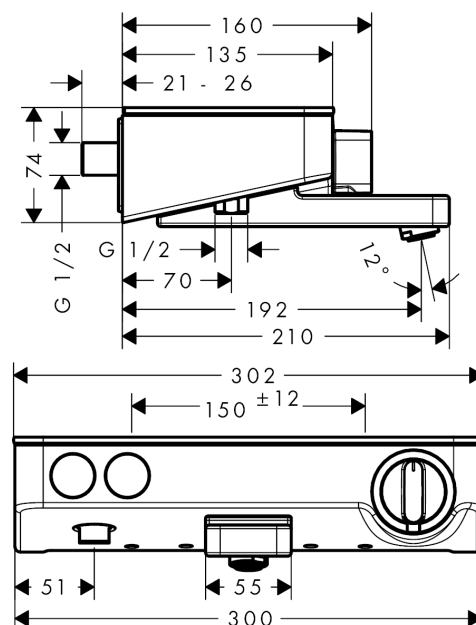

ShowerTablet Select

ShowerTablet Select 300 thermostatic bath mixer for exposed installation

Surfaces: **chrome** Article Number: **13151000**

Description

product features

- projection 192 mm
- 2 outlets
- simultaneous utilization by 2 outlets
- Select valve, thermostat cartridge
- safety lock at 40° C
- temperature limitation adjustable
- flow rate hand shower connection at 3 bar: 30 l/min
- flow rate bath filler (at 3 bar): 20 l/min
- operating pressure: min. 1 bar / max. 10 bar
- shelf made of safety glass
- shelf finish: chrome or white
- with isolated water conduction
- non-return valve
- with silencer
- dirt filter included
- material: handles made out of metal
- centre distance: 150 mm ± 12 mm
- connection dimension: DN15
- connection type: G 1/2
- in case of installation on existing G 1/2 connections, adaptor no. 02026000 must be used

consists of

- S-Union Set (#95772XXX)

Technology

Design awards

Focus Open 2013
Silver

Product image

Scale drawing

ShowerTablet Select