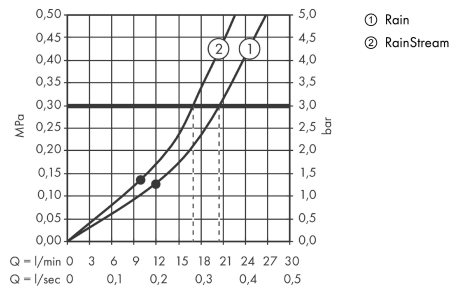

Rainmaker Select

Rainmaker Select 460 2jet overhead shower with shower arm 450 mm

Surfaces: **white/chrome** Article Number: **24005400**

Flowchart