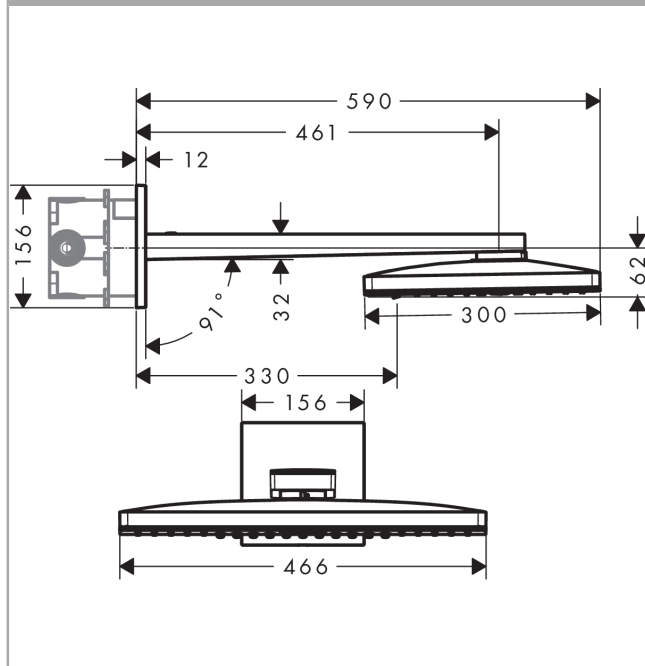

Rainmaker Select

Rainmaker Select 460 2jet overhead shower with shower arm 450 mm

Surfaces: **white/chrome** Article Number: **24005400**

Description

product features

- shower head size: 460 x 300 mm
- shower arm length: 460 mm
- spray type: Rain, RainStream
- flow rate Rain spray (at 0.3 MPa): 20 l/min
- flow rate RainStream spray (at 0.3 MPa): 18 l/min
- easy cleanable, white spray disc
- material spray disc: Safety Glass
- spray disc removeable for cleaning
- overhead shower for cleaning removable
- installation type: wall mounted - for installation on iBox
- connection thread G ½
- connection dimension: DN15

Mandatory Accessoires

- Basic set iBox universal (#01800XXX)

Optional Accessoires

- ShowerSelect glass valve for concealed installation for 3 outlets (#15736XXX)
- ShowerSelect glass thermostatic mixer highflow for concealed installation (#15734XXX)
- Fixfit Porter Square (#26486XXX)

Technology

Product image

Scale drawing

Rainmaker Select

Rainmaker Select 460 2jet overhead shower with shower arm 450 mm

Surfaces: **white/chrome** Article Number: **24005400**

Flowchart

Rainmaker Select