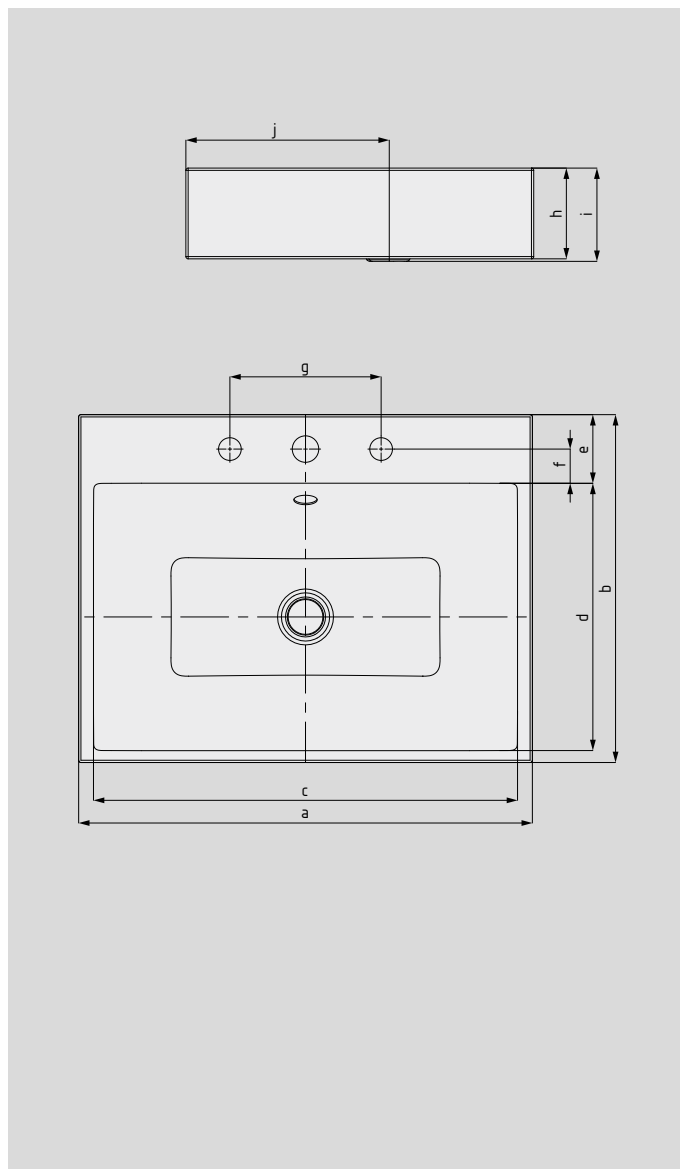

PURO COUNTERTOP WASHBASIN

(HEIGHT OF RIM 120 MM)

- elegant rectangular washbasin in a classically minimalist design
- reduced precise edges
- very generous interior dimensions
- clean and timeless lines – immortalised in long-lasting KALDEWEI steel enamel
- harmonises perfectly with the PURO bath series
- designed by Anke Salomon

Similar illustrations

Model No.		3156	3157	3158
External length	a	460	600	900 mm
External width	b	460	460	460 mm
Internal length	c	421	561	860 mm
Internal width	d	354	354	354 mm
Depth of tap deck	e	90,5	90,5	90,5 mm
Distance tap holes to edge	f	45	45	45 mm
Distance of tap holes	g	200	200	200 mm
Height of rim	h	120	120	120 mm
Distance basin surface to bottom edge of waste hole	i	115	125	125 mm
Distance rear edge to centre of waste hole	j	267,5	267,5	267,5 mm
Weight of the enamelled washbasin in kg		10,6	12,7	17,1