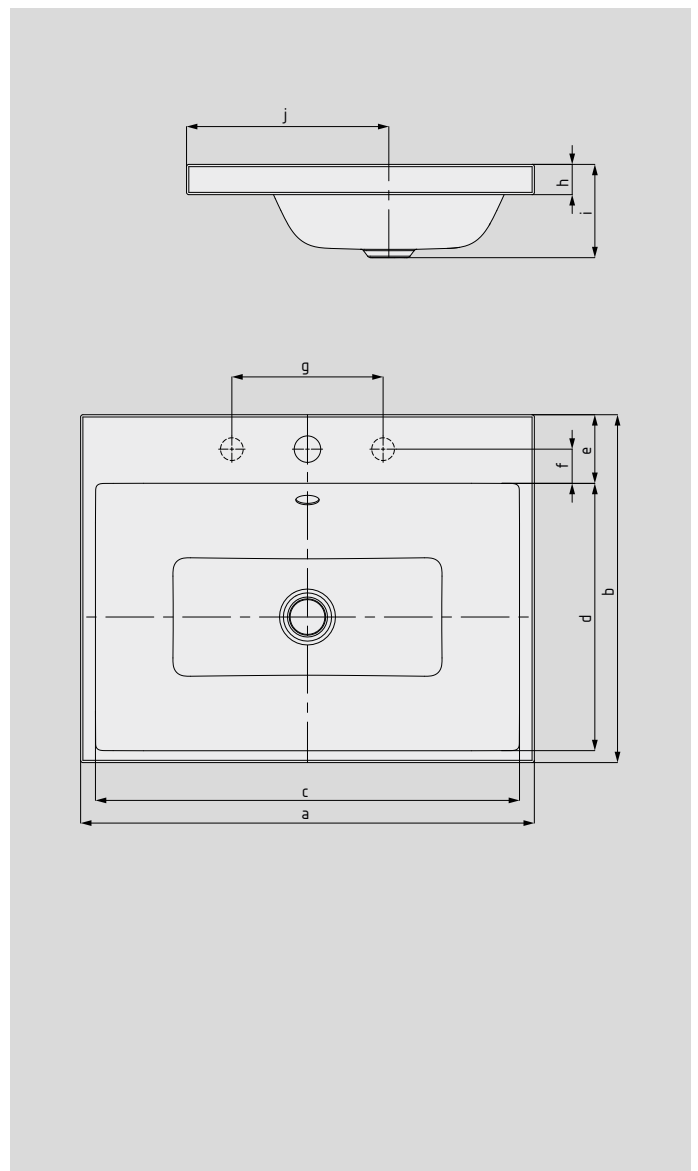

# PURO COUNTERTOP WASHBASIN

- elegant rectangular washbasin in a classically minimalist design
- reduced precise edges
- very generous interior dimensions
- clean and timeless lines - immortalised in long-lasting KALDEWEI steel enamel
- harmonises perfectly with the PURO bath series
- designed by Anke Salomon

Similar illustrations

Model No.		3153	3154	3155	3156	3157	3158
External length	a	460	600	900	460	600	900 mm
External width	b	460	460	460	460	460	460 mm
Internal length	c	421	561	860	421	561	860 mm
Internal width	d	354	354	354	354	354	354 mm
Depth of tap deck	e	90,5	90,5	90,5	90,5	90,5	90,5 mm
Distance tap holes to edge	f	45	45	45	45	45	45 mm
Distance of tap holes	g	200	200	200	200	200	200 mm
Height of rim	h	40	40	40	120	120	120 mm
Distance basin surface to bottom edge of waste hole	i	123	123	123	123	123	123 mm
Distance rear edge to centre of waste hole	j	267,5	267,5	267,5	267,5	267,5	267,5 mm
Weight of the enamelled washbasin in kg		6,4	7,6	10,7	10,6	12,7	17,1