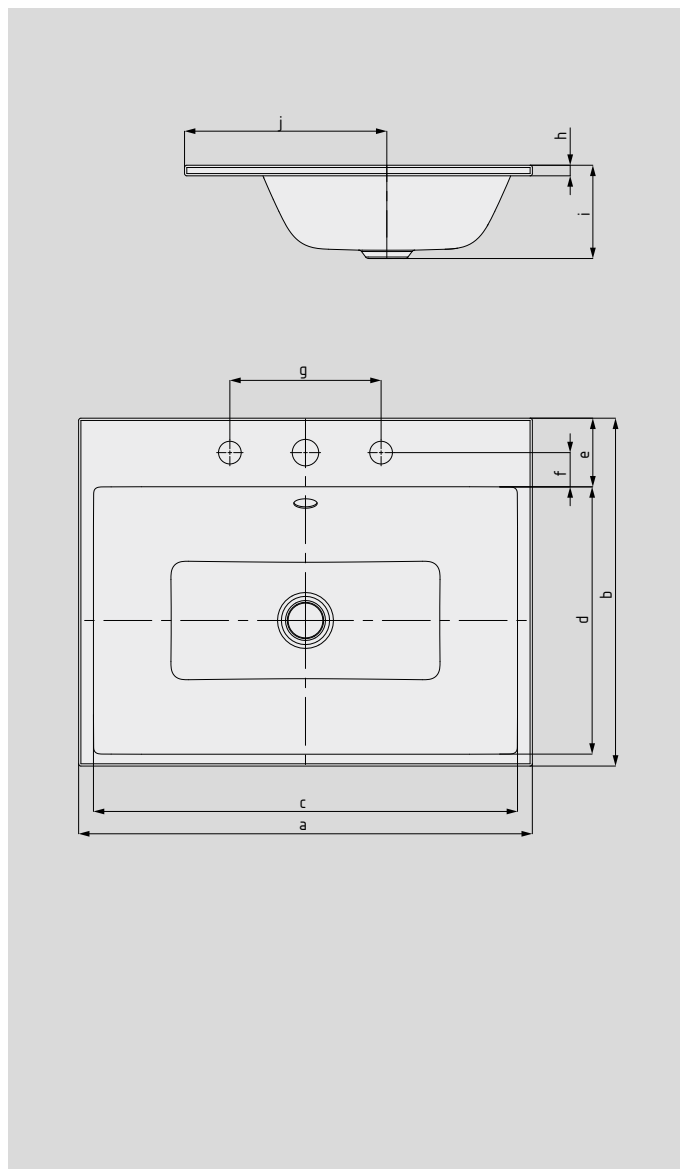

PURO BUILT-IN WASHBASIN

- elegant rectangular washbasin in a classically minimalist design
- reduced precise edges
- very generous interior dimensions
- clean and timeless lines – immortalised in long-lasting KALDEWEI steel enamel
- harmonises perfectly with the PURO bath series
- designed by Anke Salomon

Similar illustrations

Model No.		3150	3151	3152
External length	a	460	600	900 mm
External width	b	460	460	460 mm
Internal length	c	421	561	860 mm
Internal width	d	354	354	354 mm
Depth of tap deck	e	90,5	90,5	90,5 mm
Distance tap holes to edge	f	45	45	45 mm
Distance of tap holes	g	200	200	200 mm
Height of rim	h	14	14	14 mm
Distance basin surface to bottom edge of waste hole	i	115	125	125 mm
Distance rear edge to centre of waste hole	j	267,5	267,5	267,5 mm
Weight of the enamelled washbasin in kg		5,5	6,7	9,8