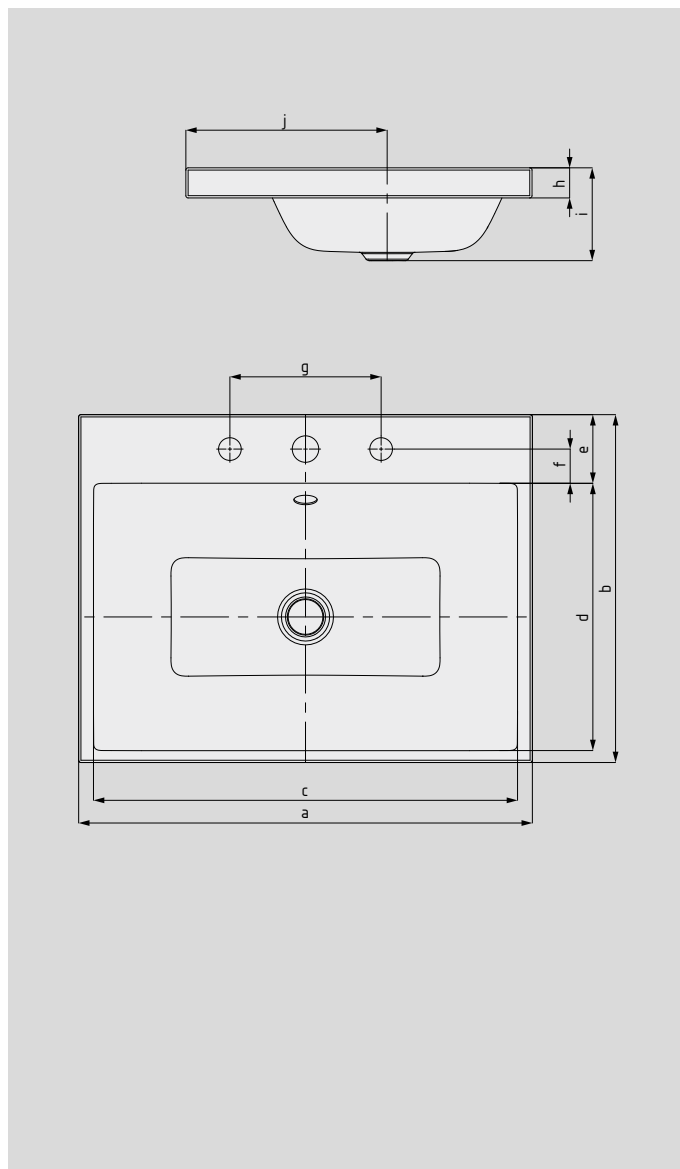

# PURO INSET COUNTERTOP WASHBASIN

(HEIGHT OF RIM 40 MM)

- elegant rectangular washbasin in a classically minimalist design
- reduced precise edges
- very generous interior dimensions
- clean and timeless lines – immortalised in long-lasting KALDEWEI steel enamel
- harmonises perfectly with the PURO bath series
- designed by Anke Salomon

Similar illustrations

Model No.		3153	3154	3155
External length	a	460	600	900 mm
External width	b	460	460	460 mm
Internal length	c	421	561	860 mm
Internal width	d	354	354	354 mm
Depth of tap deck	e	90,5	90,5	90,5 mm
Distance tap holes to edge	f	45	45	45 mm
Distance of tap holes	g	200	200	200 mm
Height of rim	h	40	40	40 mm
Distance basin surface to bottom edge of waste hole	i	115	125	125 mm
Distance rear edge to centre of waste hole	j	267,5	267,5	267,5 mm
Weight of the enamelled washbasin in kg		6,4	7,6	10,7