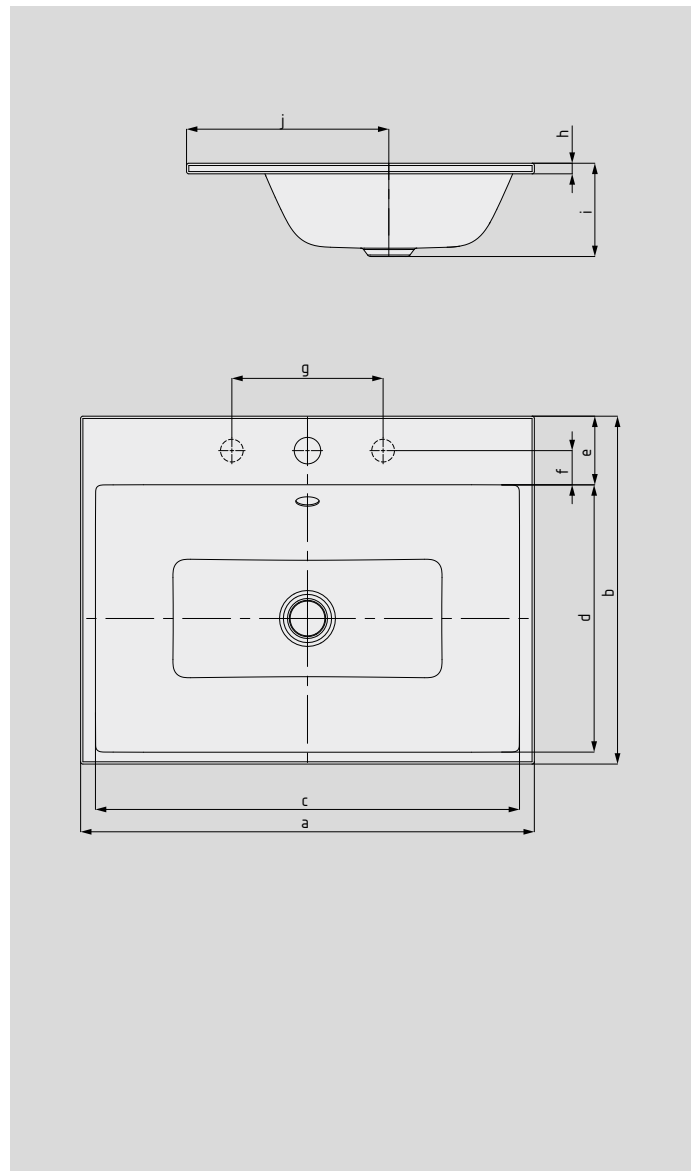

PURO BUILT-IN WASHBASIN

- elegant rectangular washbasin in a classically minimalist design
- reduced precise edges
- very generous interior dimensions
- clean and timeless lines - immortalised in long-lasting KALDEWEI steel enamel
- harmonises perfectly with the PURO bath series
- designed by Anke Salomon

Similar illustrations

Model No.		3150	3151	3152
External length	a	460	600	900 mm
External width	b	460	460	460 mm
Internal length	c	421	560	860 mm
Internal width	d	354	354	354 mm
Depth of tap deck	e	90,5	90,5	90,5 mm
Distance tap holes to edge	f	45	45	45 mm
Distance of tap holes	g	200	200	200 mm
Height of rim	h	14	14	14 mm
Distance basin surface to bottom edge of waste hole	i	123	123	123 mm
Distance rear edge to centre of waste hole	j	267,5	267,5	267,5 mm
Weight of the enamelled washbasin in kg		5,5	6,7	9,8