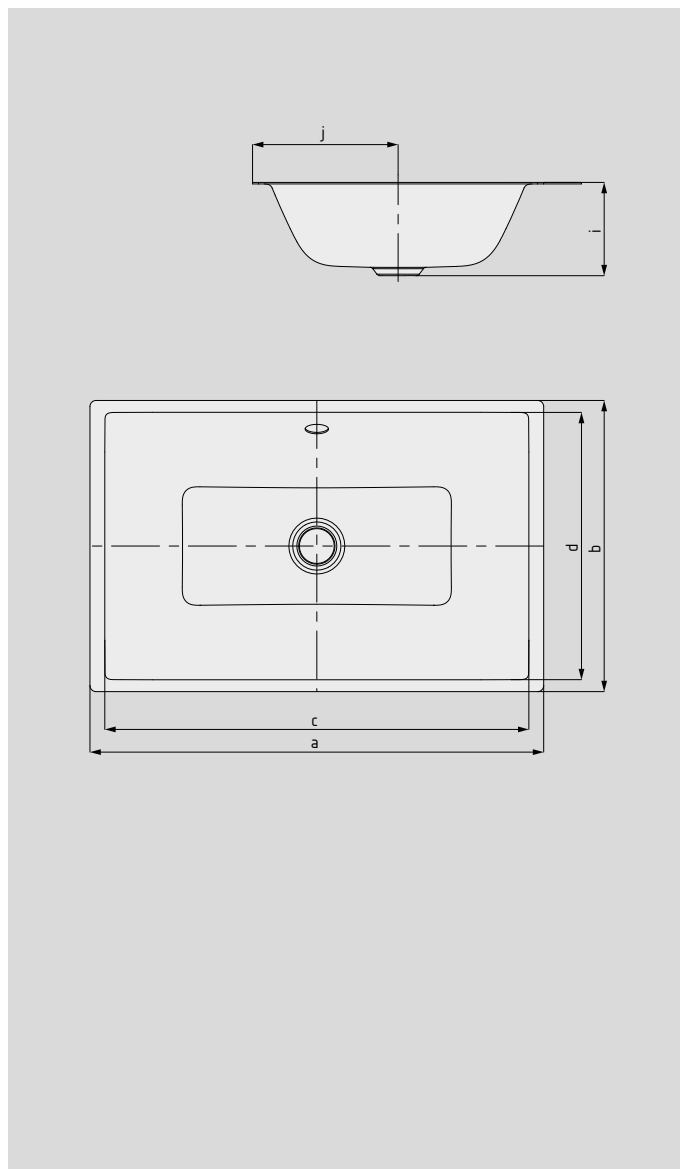

# PURO UNDERCOUNTER WASHBASIN

- elegant rectangular washbasin in a classically minimalist design
- reduced precise edges
- very generous interior dimensions
- clean and timeless lines – immortalised in long-lasting KALDEWEI steel enamel
- harmonises perfectly with the PURO bath series
- designed by Anke Salomon

Similar illustrations

| Model No.   |   | 3159  | 3160  | 3161     |
|---|---|-------|-------|----------|
| External length                                     | a | 460   | 600   | 900 mm   |
| External width                                      | b | 385   | 385   | 385 mm   |
| Internal length                                     | c | 421   | 561   | 860 mm   |
| Internal width                                      | d | 354   | 354   | 354 mm   |
| Distance basin surface to bottom edge of waste hole | i | 115   | 125   | 125 mm   |
| Distance rear edge to centre of waste hole          | j | 192,5 | 192,5 | 192,5 mm |
| Weight of the enamelled washbasin in kg             |   | 4,6   | 5,8   | 8,9      |