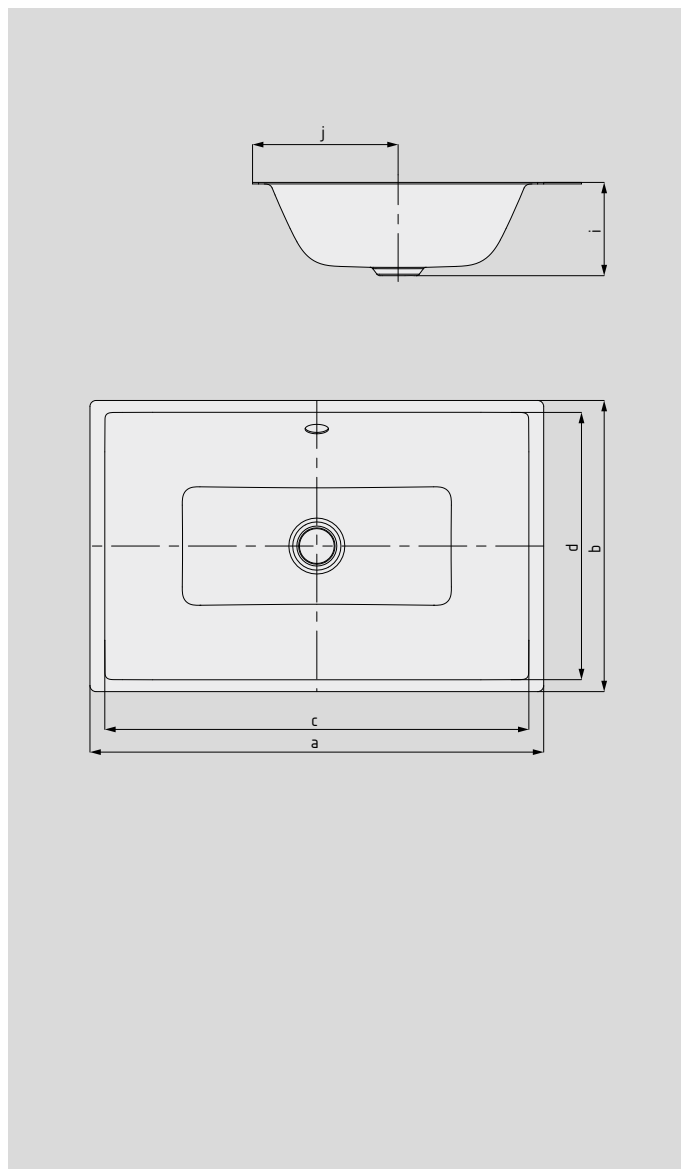

PURO UNDERCOUNTER WASHBASIN

- elegant rectangular washbasin in a classically minimalist design
- reduced precise edges
- very generous interior dimensions
- clean and timeless lines – immortalised in long-lasting KALDEWEI steel enamel
- harmonises perfectly with the PURO bath series
- designed by Anke Salomon

Similar illustrations

Model No.		3159	3160	3161
External length	a	460	600	900 mm
External width	b	385	385	385 mm
Internal length	c	421	561	860 mm
Internal width	d	354	354	354 mm
Distance basin surface to bottom edge of waste hole	i	115	125	125 mm
Distance rear edge to centre of waste hole	j	192,5	192,5	192,5 mm
Weight of the enamelled washbasin in kg		4,6	5,8	8,9