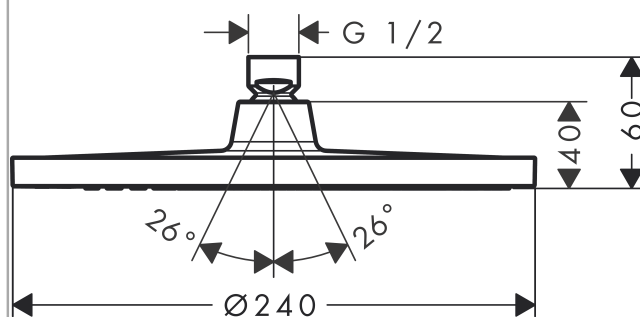

Crometta

Crometta S 240 1jet overhead shower

Surfaces: **chrome** Article Number: **26723000**

Description

product features

- shower head size: 240 mm
- spray type: Rain
- flow rate Rain spray (at 0.3 MPa): 18 l/min
- fully chrome-plated spray disc
- material spray disc: plastic
- installation type: ceiling or wall
- connection thread G ½
- connection dimension: DN15

Optional Accessoires

- Shower arm 389 mm (#27413XXX)

Technology

Product image

Scale drawing

Flowchart

The consumption was measured in combination with the appropriate fittings (thermostat/mixer/ in-wall valve) to reflect actual application in practice.