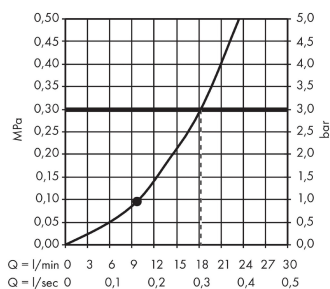

Crometta

Crometta S 240 1jet overhead shower

Surfaces: **chrome** Article Number: **26723000**

Description

product features

- shower head size: 240 mm
- spray type: Rain
- flow rate Rain spray (at 0.3 MPa): 18 l/min
- fully chrome-plated spray disc
- material spray disc: plastic
- installation type: ceiling or wall
- connection thread G ½
- connection dimension: DN15

Optional Accessoires

- Shower arm 389 mm (#27413XXX)

Technology

Product image

Scale drawing

Flowchart

The consumption was measured in combination with the appropriate fittings (thermostat/mixer/ in-wall valve) to reflect actual application in practice.