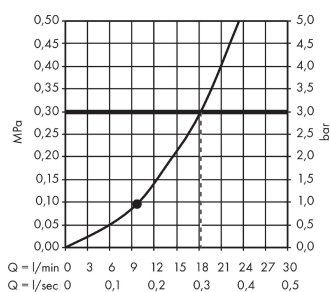

Flowchart

The consumption was measured in combination with the appropriate fittings (thermostat/mixer/in-wall valve) to reflect actual application in practice.