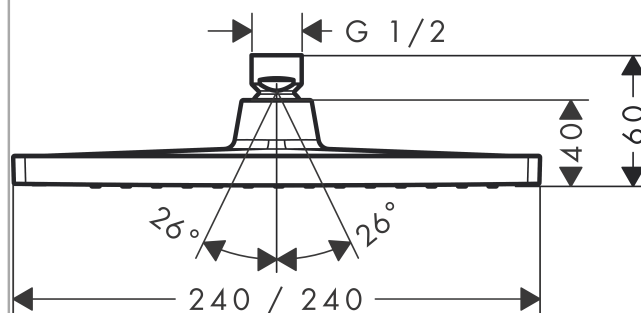

Scale drawing