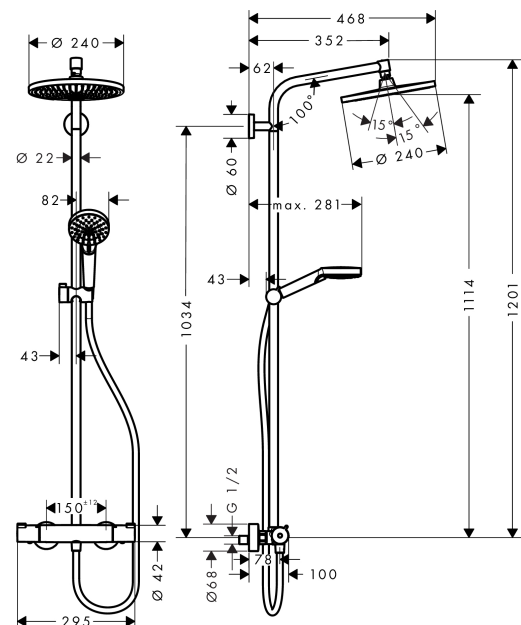

Crometta

Crometta S 240 1jet Showerpipe

Surfaces: **chrome** Article Number: **27267000**

Description

product features

- slide inclination angle can be adjusted by 45°
- overhead shower Crometta S 240
- shower head size: 240 mm
- overhead shower angle adjustable
- spray type: Rain
- flow rate Rain spray (at 0.3 MPa): 16 l/min
- fully chrome-plated spray disc
- shower arm length: 350 mm
- thermostat Ecostat 1001 CL
- safety lock at 40° C
- adjustable hot water limitation
- outlets controlled via turning handle
- installation type: exposed installation
- connection dimension DN15
- connection thread G ½
- centre distance 150 ± 12 mm
- height-adjustable hand shower holder

consists of

- Isiflex shower hose 1.60 m (#28276XXX)
- Crometta S 240 1jet overhead shower (#26723XXX)
- Crometta Vario hand shower (#26330XXX)

Technology

Design awards

Product image

Scale drawing

Crometta

Crometta S 240 1jet Showerpipe

Surfaces: **chrome** Article Number: **27267000**

Flowchart

Crometta
Crometta S 240 1jet Showerpipe
 Surfaces: **chrome** Article Number: **27267000**

Installation examples