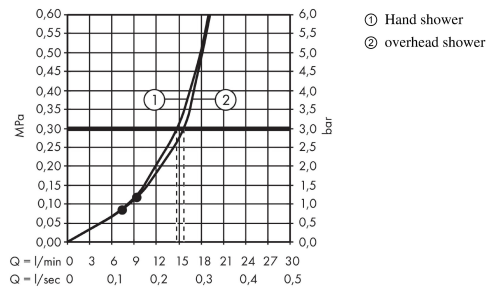

Crometta

Crometta S 240 1jet Showerpipe

Surfaces: **chrome** Article Number: **27267000**

Flowchart