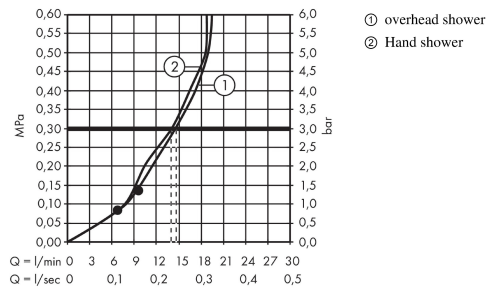

Croma Select S
Croma Select 280 Air 1jet Showerpipe with single lever mixer
Surfaces: **chrome** Article Number: **26791000**

Flowchart