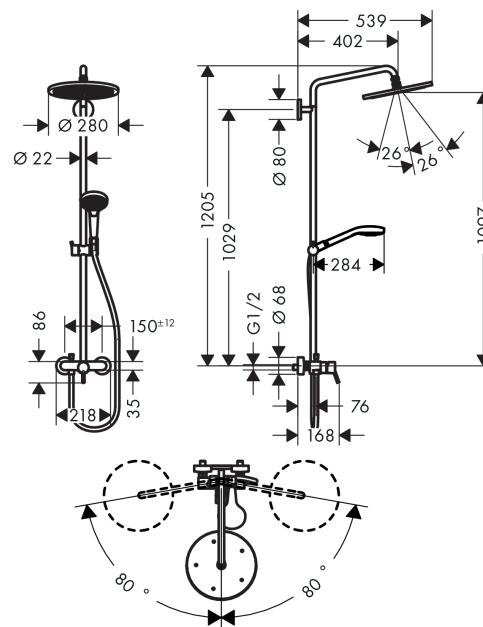

Croma Select S
Croma Select 280 Air 1jet Showerpipe with single lever mixer
 Surfaces: **chrome** Article Number: **26791000**

Description

product features

- shower head size: 280 mm
- overhead shower angle adjustable
- spray type: RainAir
- flow rate RainAir spray (at 0.3 MPa): 15 l/min
- fully chrome-plated spray disc
- shower arm length: 400 mm
- swivelling shower arm
- height-adjustable hand shower holder
- installation type: exposed installation
- connection dimension DN15
- connection thread G 1/2
- centre distance 150 ± 12 mm
- ceramic cartridge
- temperature limitation adjustable

consists of

- Isiflex shower hose 1.60 m (#28276XXX)
- Croma 280 Air 1jet overhead shower (#26220XXX)
- Croma Select S Multi hand shower (#26800XXX)

Technology

Product image

Scale drawing

Croma Select S
Croma Select 280 Air 1jet Showerpipe with single lever mixer
Surfaces: **chrome** Article Number: **26791000**

Flowchart

Croma Select S
Croma Select 280 Air 1jet Showerpipe with single lever mixer
 Surfaces: **chrome** Article Number: **26791000**

Installation examples