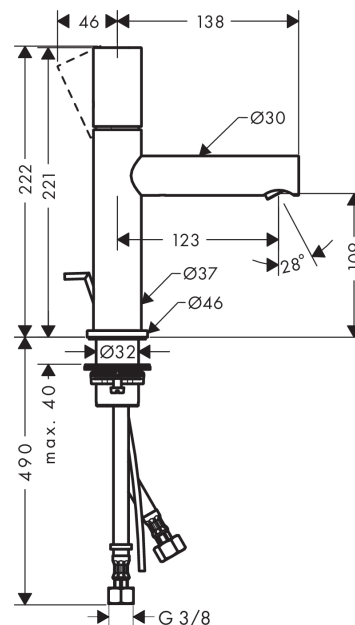

AXOR Uno

Single lever basin mixer 110 zero handle with pop-up waste set

Surfaces: **chrome** Article Number: **45001000**

Description

product features

- ComfortZone 110
- projection 123 mm
- laminar spray
- flow rate: 5 l/min
- ceramic cartridge
- temperature limitation adjustable
- pop-up waste set G 1¼
- suitable for continuous flow water heaters
- connection dimension: DN15

Optional Accessoires

- Flowstar design trap set (#52120XXX)

Technology

Design awards

reddot award 2017
winner

Product image

Scale drawing

Flowchart