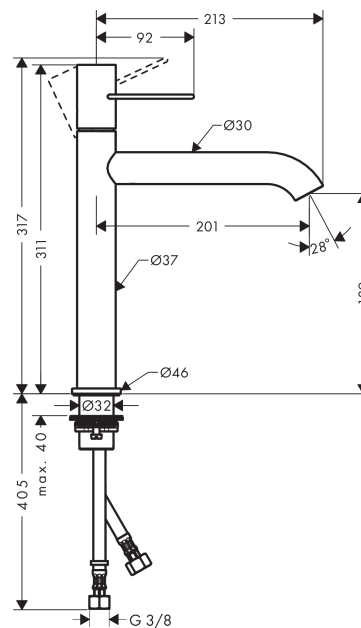

AXOR Uno

Single lever basin mixer 190 loop handle without pull-rod

Surfaces: **chrome** Article Number: **38032000**

Description

product features

- ComfortZone 190
- projection 201 mm
- normal spray
- flow rate: 5 l/min
- ceramic cartridge
- temperature limitation adjustable
- non-closing flush grated valve
- suitable for continuous flow water heaters
- connection dimension: DN15

Optional Accessoires

- Flowstar design trap set (#52120XXX)

Technology

Product image

Scale drawing

Flowchart