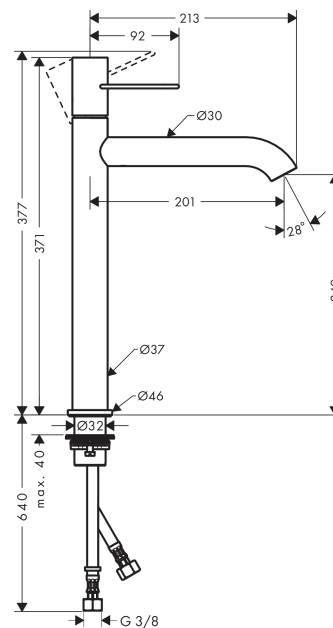

AXOR Uno
Single lever basin mixer 250 loop handle without pull-rod
 Surfaces: **chrome** Article Number: **38034000**

Description

product features

- ComfortZone 250
- projection 201 mm
- normal spray
- flow rate: 5 l/min
- ceramic cartridge
- temperature limitation adjustable
- non-closing flush grated valve
- suitable for continuous flow water heaters
- connection dimension: DN15

Optional Accessoires

- Flowstar design trap set (#52120XXX)

Technology

Product image

Scale drawing

Flowchart