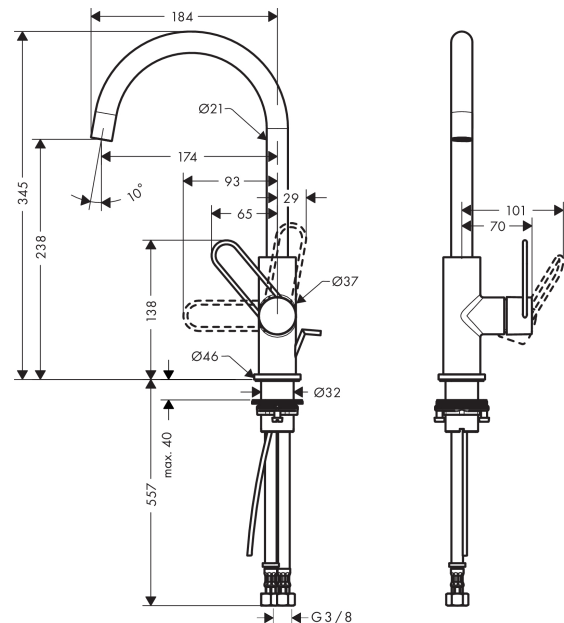

## AXOR Uno

Single lever basin mixer 240 loop handle with pop-up waste set

Surfaces: **chrome** Article Number: **38036000**

#### product features

- ComfortZone 240
- projection 174 mm
- normal spray
- flow rate: 5 l/min
- ceramic cartridge
- temperature limitation adjustable
- pop-up waste set G 1¼
- suitable for continuous flow water heaters
- swivel range 115°
- connection dimension: DN15

### Scale drawing