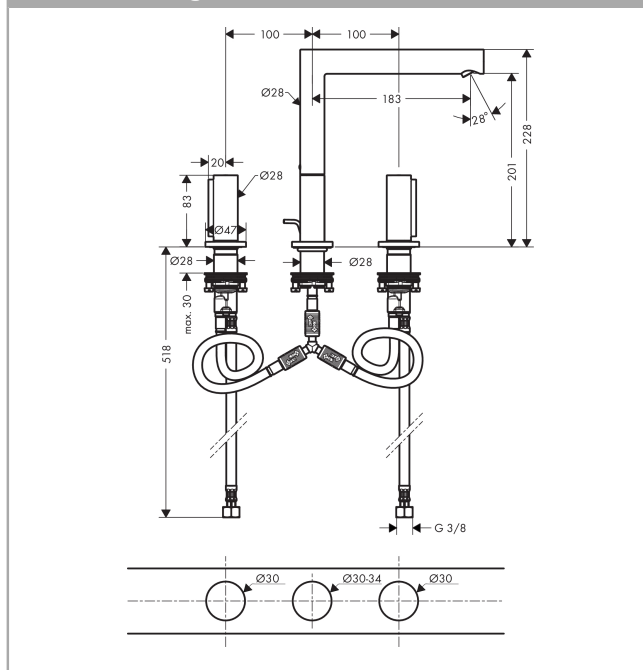

AXOR Uno
3-hole basin mixer 200 zero handle with pop-up waste set
 Surfaces: **chrome** Article Number: **45133000**

Description

product features

- ComfortZone 200
- projection 183 mm
- laminar spray
- flow rate: 5 l/min
- ceramic valves hot/ cold 90°
- temperature limitation not adjustable
- scope of supply: basic and finish set
- pop-up waste set G 1¼
- suitable for continuous flow water heaters
- swivel range 110°
- connection dimension: DN15

Technology

Product image

Scale drawing

Flowchart