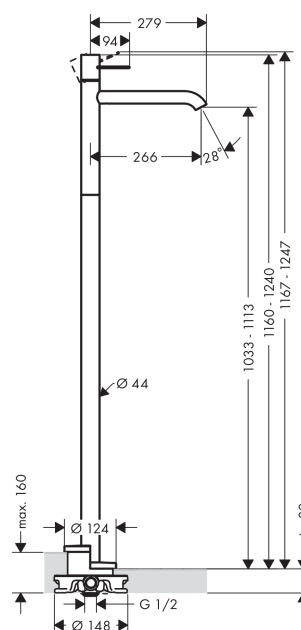

#### product features

- projection 266 mm
- normal spray
- flow rate: 5 l/min
- ceramic cartridge
- temperature limitation adjustable
- suitable for continuous flow water heaters
- connection dimension: DN15

### Scale drawing