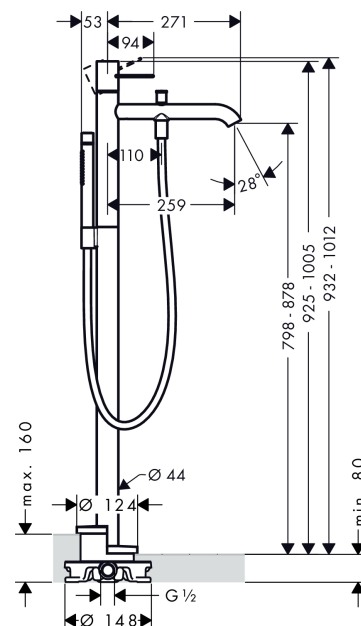

AXOR Uno
Single lever bath mixer floor-standing loop handle
 Surfaces: **chrome** Article Number: **38442000**

Description

product features

- with escutcheon
- connection type: basic set
- normal and spray jet
- flow rate: 20 l/min
- ceramic cartridge
- temperature limitation adjustable
- with automatic resetting
- non-return valve
- integrated shower support
- connection dimension: DN15

Technology

Product image

Scale drawing

Flowchart