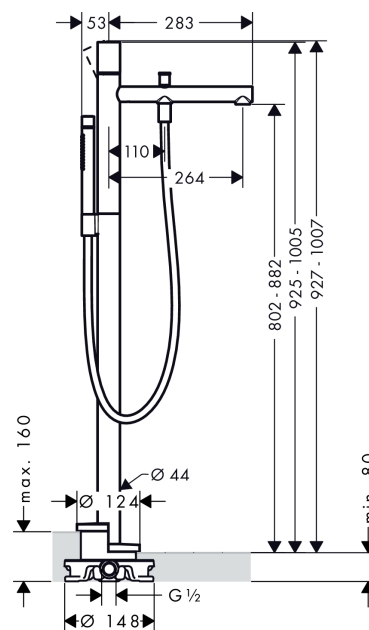

AXOR Uno
Single lever bath mixer floor-standing zero handle
 Surfaces: **chrome** Article Number: **45416000**

Description

product features

- projection 264 mm
- with escutcheon
- connection type: basic set
- normal and spray jet
- flow rate: 20 l/min
- ceramic cartridge
- temperature limitation adjustable
- with automatic resetting
- non-return valve
- integrated shower support
- connection dimension: DN15

Technology

Product image

Scale drawing

Flowchart

- ① Hand shower
- ② Bath spout