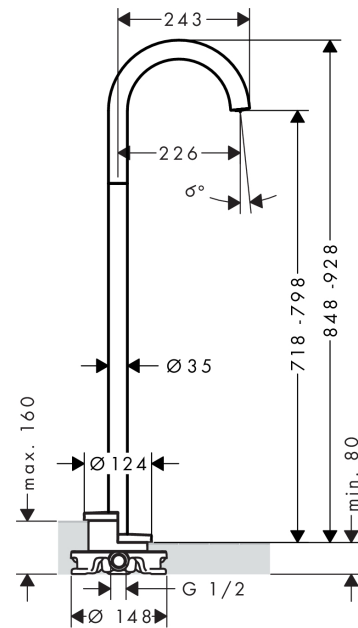

### Bath spout floor-standing curved

Surfaces: **chrome** Article Number: **38412000**

##### product features

- connection type: basic set
- projection 226 mm
- free-standing installation
- flow rate: 20 l/min
- spray type: normal spray

#### Scale drawing