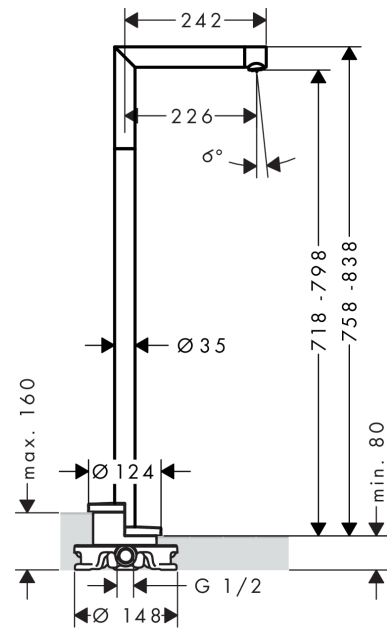

AXOR Uno

Bath spout floor-standing straight

Surfaces: **chrome** Article Number: **45412000**

Description

product features

- connection type: basic set
- projection 226 mm
- free-standing installation
- flow rate: 20 l/min
- spray type: normal spray

Technology

Product image

Scale drawing

Flowchart