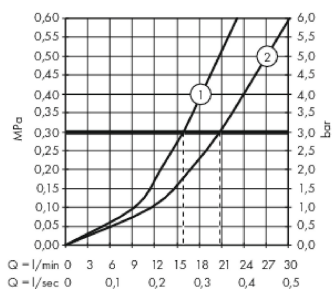

AXOR Uno

4-hole rim mounted bath mixer zero handle

Surfaces: **chrome** Article Number: **45444000**

Description

product features

- projection 152 mm
- connection type: basic set
- normal and spray jet
- flow rate: 22 l/min
- ceramic valves hot/ cold 90°
- maximum pull-out length of hand shower: 1.10 m
- integrated shower support
- connection dimension: DN15
- scope of supply: handles, escutcheon, diverter, bath filler

Technology

Product image

Scale drawing

Flowchart

- ① Hand shower
- ② Bath spout