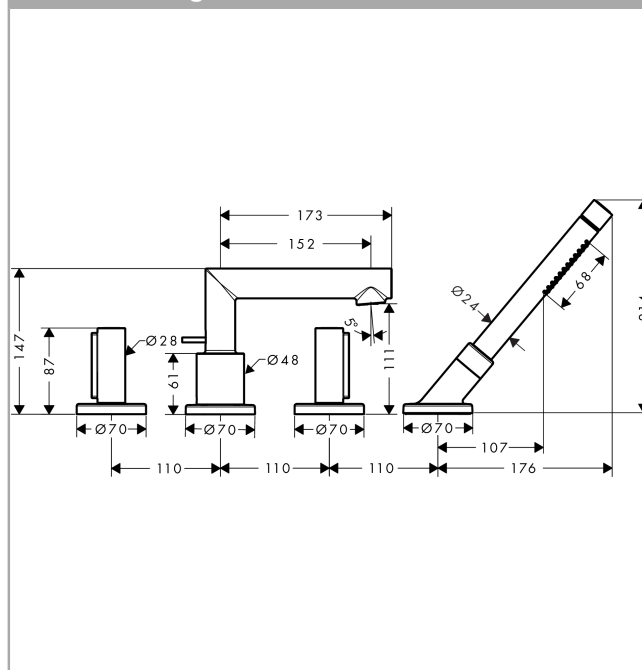

AXOR Uno

4-hole rim mounted bath mixer zero handle

Surfaces: **chrome** Article Number: **45444000**

Description

product features

- projection 152 mm
- connection type: basic set
- normal and spray jet
- flow rate: 22 l/min
- ceramic valves hot/ cold 90°
- maximum pull-out length of hand shower: 1.10 m
- integrated shower support
- connection dimension: DN15
- scope of supply: handles, escutcheon, diverter, bath filler

Technology

Product image

Scale drawing

Flowchart

- ① Hand shower
- ② Bath spout