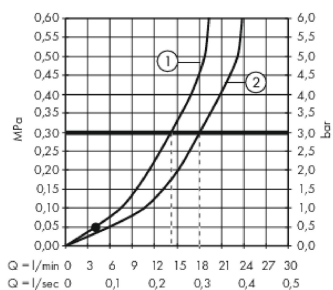

AXOR Uno

3-hole rim mounted bath mixer loop handle

Surfaces: **chrome** Article Number: **38436000**

Description

product features

- projection 175 mm
- connection type: basic set
- normal and spray jet
- flow rate: 22 l/min
- ceramic cartridge
- temperature limitation adjustable
- maximum pull-out length of hand shower: 1.10 m
- integrated shower support
- connection dimension: DN15
- scope of supply: handle, escutcheon, diverter, bath filler, ceramic cartridge

Technology

Product image

Scale drawing

Flowchart

- ① Hand shower
- ② Bath spout