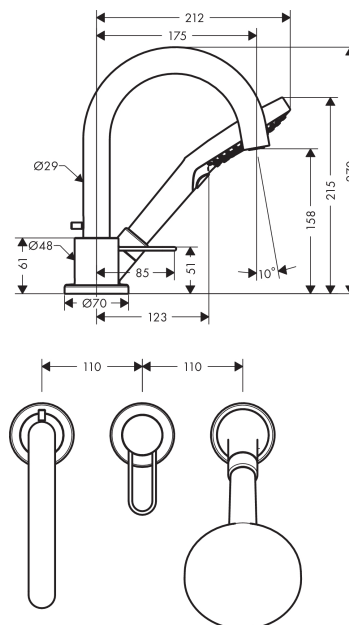

AXOR Uno

3-hole rim mounted bath mixer loop handle

Surfaces: **chrome** Article Number: **38436000**

Description

product features

- projection 175 mm
- connection type: basic set
- normal and spray jet
- flow rate: 22 l/min
- ceramic cartridge
- temperature limitation adjustable
- maximum pull-out length of hand shower: 1.10 m
- integrated shower support
- connection dimension: DN15
- scope of supply: handle, escutcheon, diverter, bath filler, ceramic cartridge

Technology

Product image

Scale drawing

Flowchart

- ① Hand shower
- ② Bath spout