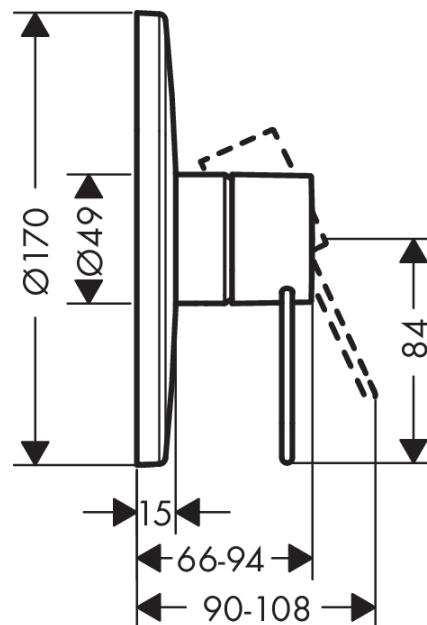

AXOR Uno

Single lever shower mixer for concealed installation loop handle

Surfaces: **chrome** Article Number: **38626000**

Description

product features

- 1 outlet
- connection type: basic set
- flow rate: 22 l/min
- operating pressure: min. 0.1 MPa/max. 1.0 MPa
- ceramic cartridge
- temperature limitation adjustable
- material: metal
- with silencer
- suitable for continuous flow water heaters
- scope of supply: metal escutcheon, handle, sleeve, mixing unit

Product image

Scale drawing

Flowchart