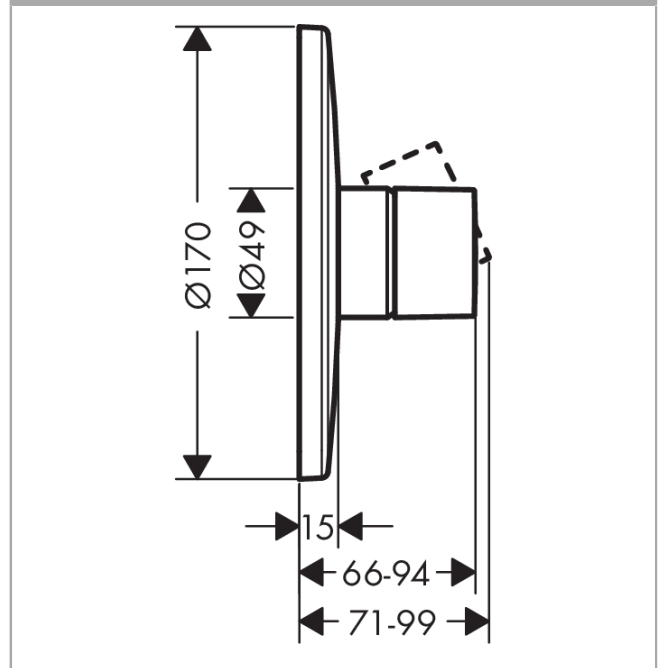

### Description

#### product features

- 1 outlet
- connection type: basic set
- flow rate: 22 l/min
- operating pressure: min. 0.1 MPa/max. 1.0 MPa
- ceramic cartridge
- temperature limitation adjustable
- material: metal
- with silencer
- suitable for continuous flow water heaters
- scope of supply: metal escutcheon, handle, sleeve, mixing unit

### Scale drawing