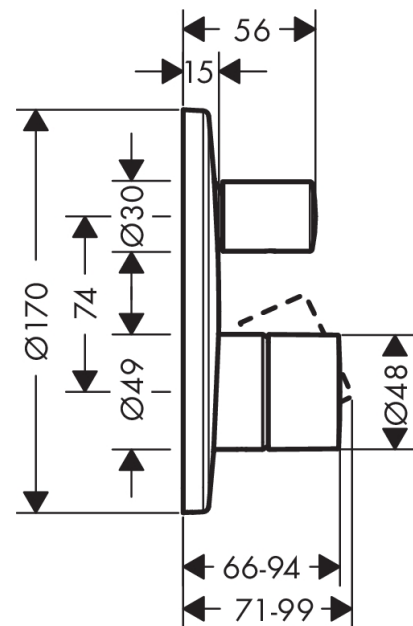

AXOR Uno

Single lever bath mixer for concealed installation zero handle

Surfaces: **chrome** Article Number: **45405000**

Description

product features

- connection type: basic set
- ceramic cartridge
- temperature limitation adjustable
- with automatic resetting
- with silencer
- suitable for continuous flow water heaters
- scope of supply: metal escutcheon, handle, sleeve, diverter, mixing unit

Product image

Scale drawing

Flowchart