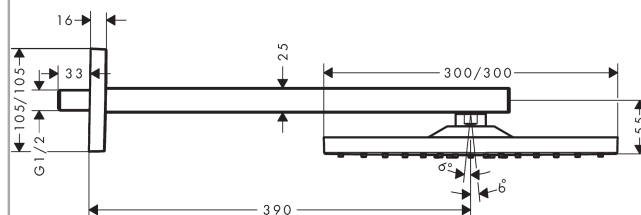

Raindance E

Raindance E 300 Air 1jet overhead shower with shower arm 390 mm

Surfaces: **chrome** Article Number: **26238000**

Description

product features

- shower head size: 300 x 300 mm
- shower arm length: 390 mm
- spray type: RainAir
- flow rate RainAir spray (at 0.3 MPa): 19 l/min
- fully chrome-plated spray disc
- material spray disc: metal
- spray disc removeable for cleaning
- installation: wall
- connection thread G 1/2
- connection dimension: DN15

Technology

Product image

Scale drawing

Flowchart

The consumption was measured in combination with the appropriate fittings (thermostat/mixer/in-wall valve) to reflect actual application in practice.