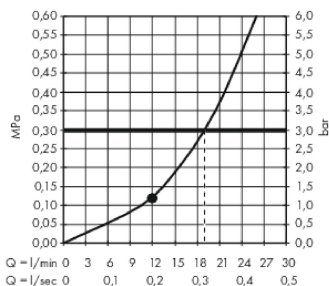

Raindance E

Raindance E 300 Air 1jet overhead shower with shower arm 390 mm

Surfaces: **chrome** Article Number: **26238000**

Description

product features

- shower head size: 300 x 300 mm
- shower arm length: 390 mm
- spray type: RainAir
- flow rate RainAir spray (at 0.3 MPa): 19 l/min
- fully chrome-plated spray disc
- material spray disc: metal
- spray disc removeable for cleaning
- installation: wall
- connection thread G 1/2
- connection dimension: DN15

Technology

Product image

Scale drawing

Flowchart

The consumption was measured in combination with the appropriate fittings (thermostat/mixer/in-wall valve) to reflect actual application in practice.