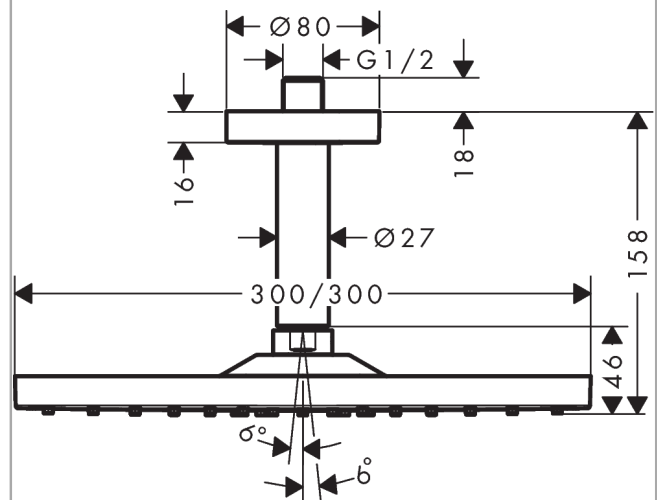

#### product features

- shower head size: 300 x 300 mm
- spray type: RainAir
- flow rate RainAir spray (at 0.3 MPa): 19 l/min
- fully chrome-plated spray disc
- material spray disc: metal
- spray disc removeable for cleaning
- brass ceiling connector
- ceiling connection length: 100 mm
- installation: ceiling
- connection thread G ½
- connection dimension: DN15

### Scale drawing