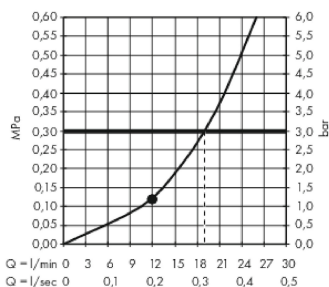

Flowchart

The consumption was measured in combination with the appropriate fittings (thermostat/mixer/ in-wall valve) to reflect actual application in practice.