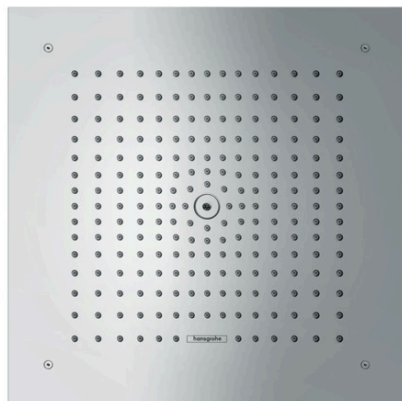

Raindance E

Raindance E 400 x 400 mm Air 1jet overhead shower EcoSmart 9 l/min

Surfaces: **chrome** Article Number: **26253000**

Description

product features

- shower head size: 400 x 400 mm
- spray type: RainAir
- flow rate RainAir spray (at 0.3 MPa): 9 l/min
- fully chrome-plated spray disc
- material spray disc: metal
- installation: flush with the ceiling
- connection thread G ½
- connection dimension: DN15

Technology

Product image